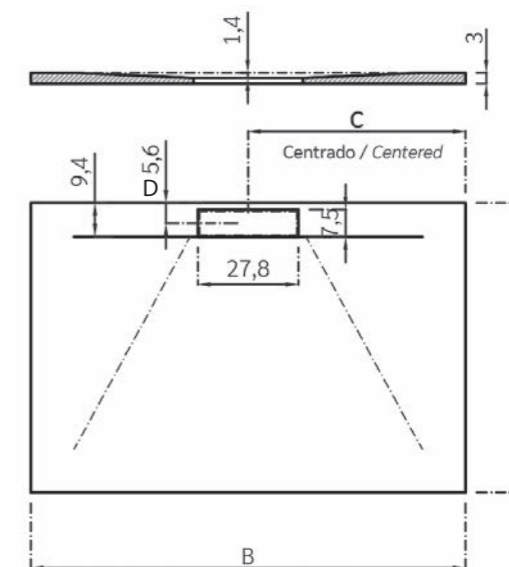

MEDIDAS DISPONIBLES | AVAILABLE MEASURES | MESURES DISPONIBLES | MISURE DISPONIBILI

	Ancho Width Largeur Larghezza cm			
	70	80	90	100
90	0	0	0	
100	●	●	●	●
110	0	0	0	0
120	●	●	●	●
130	0	0	0	0
140	●	●	●	●
150	0	0	0	0
160	●	●	●	●
170	0	0	0	0
180	●	●	●	●
190	0	0	0	0
200	●	●	●	●

Distancia centro desagüe | Center drain distance
 Distance centre écoulement | Distanza centro scarico

D = 5,6 cm

A (70 / 80 / 90 / 100)

B	C
100	
120	
140	0
160	
180	
200	

0 Centrado
 Centered
 Centre
 Centrato